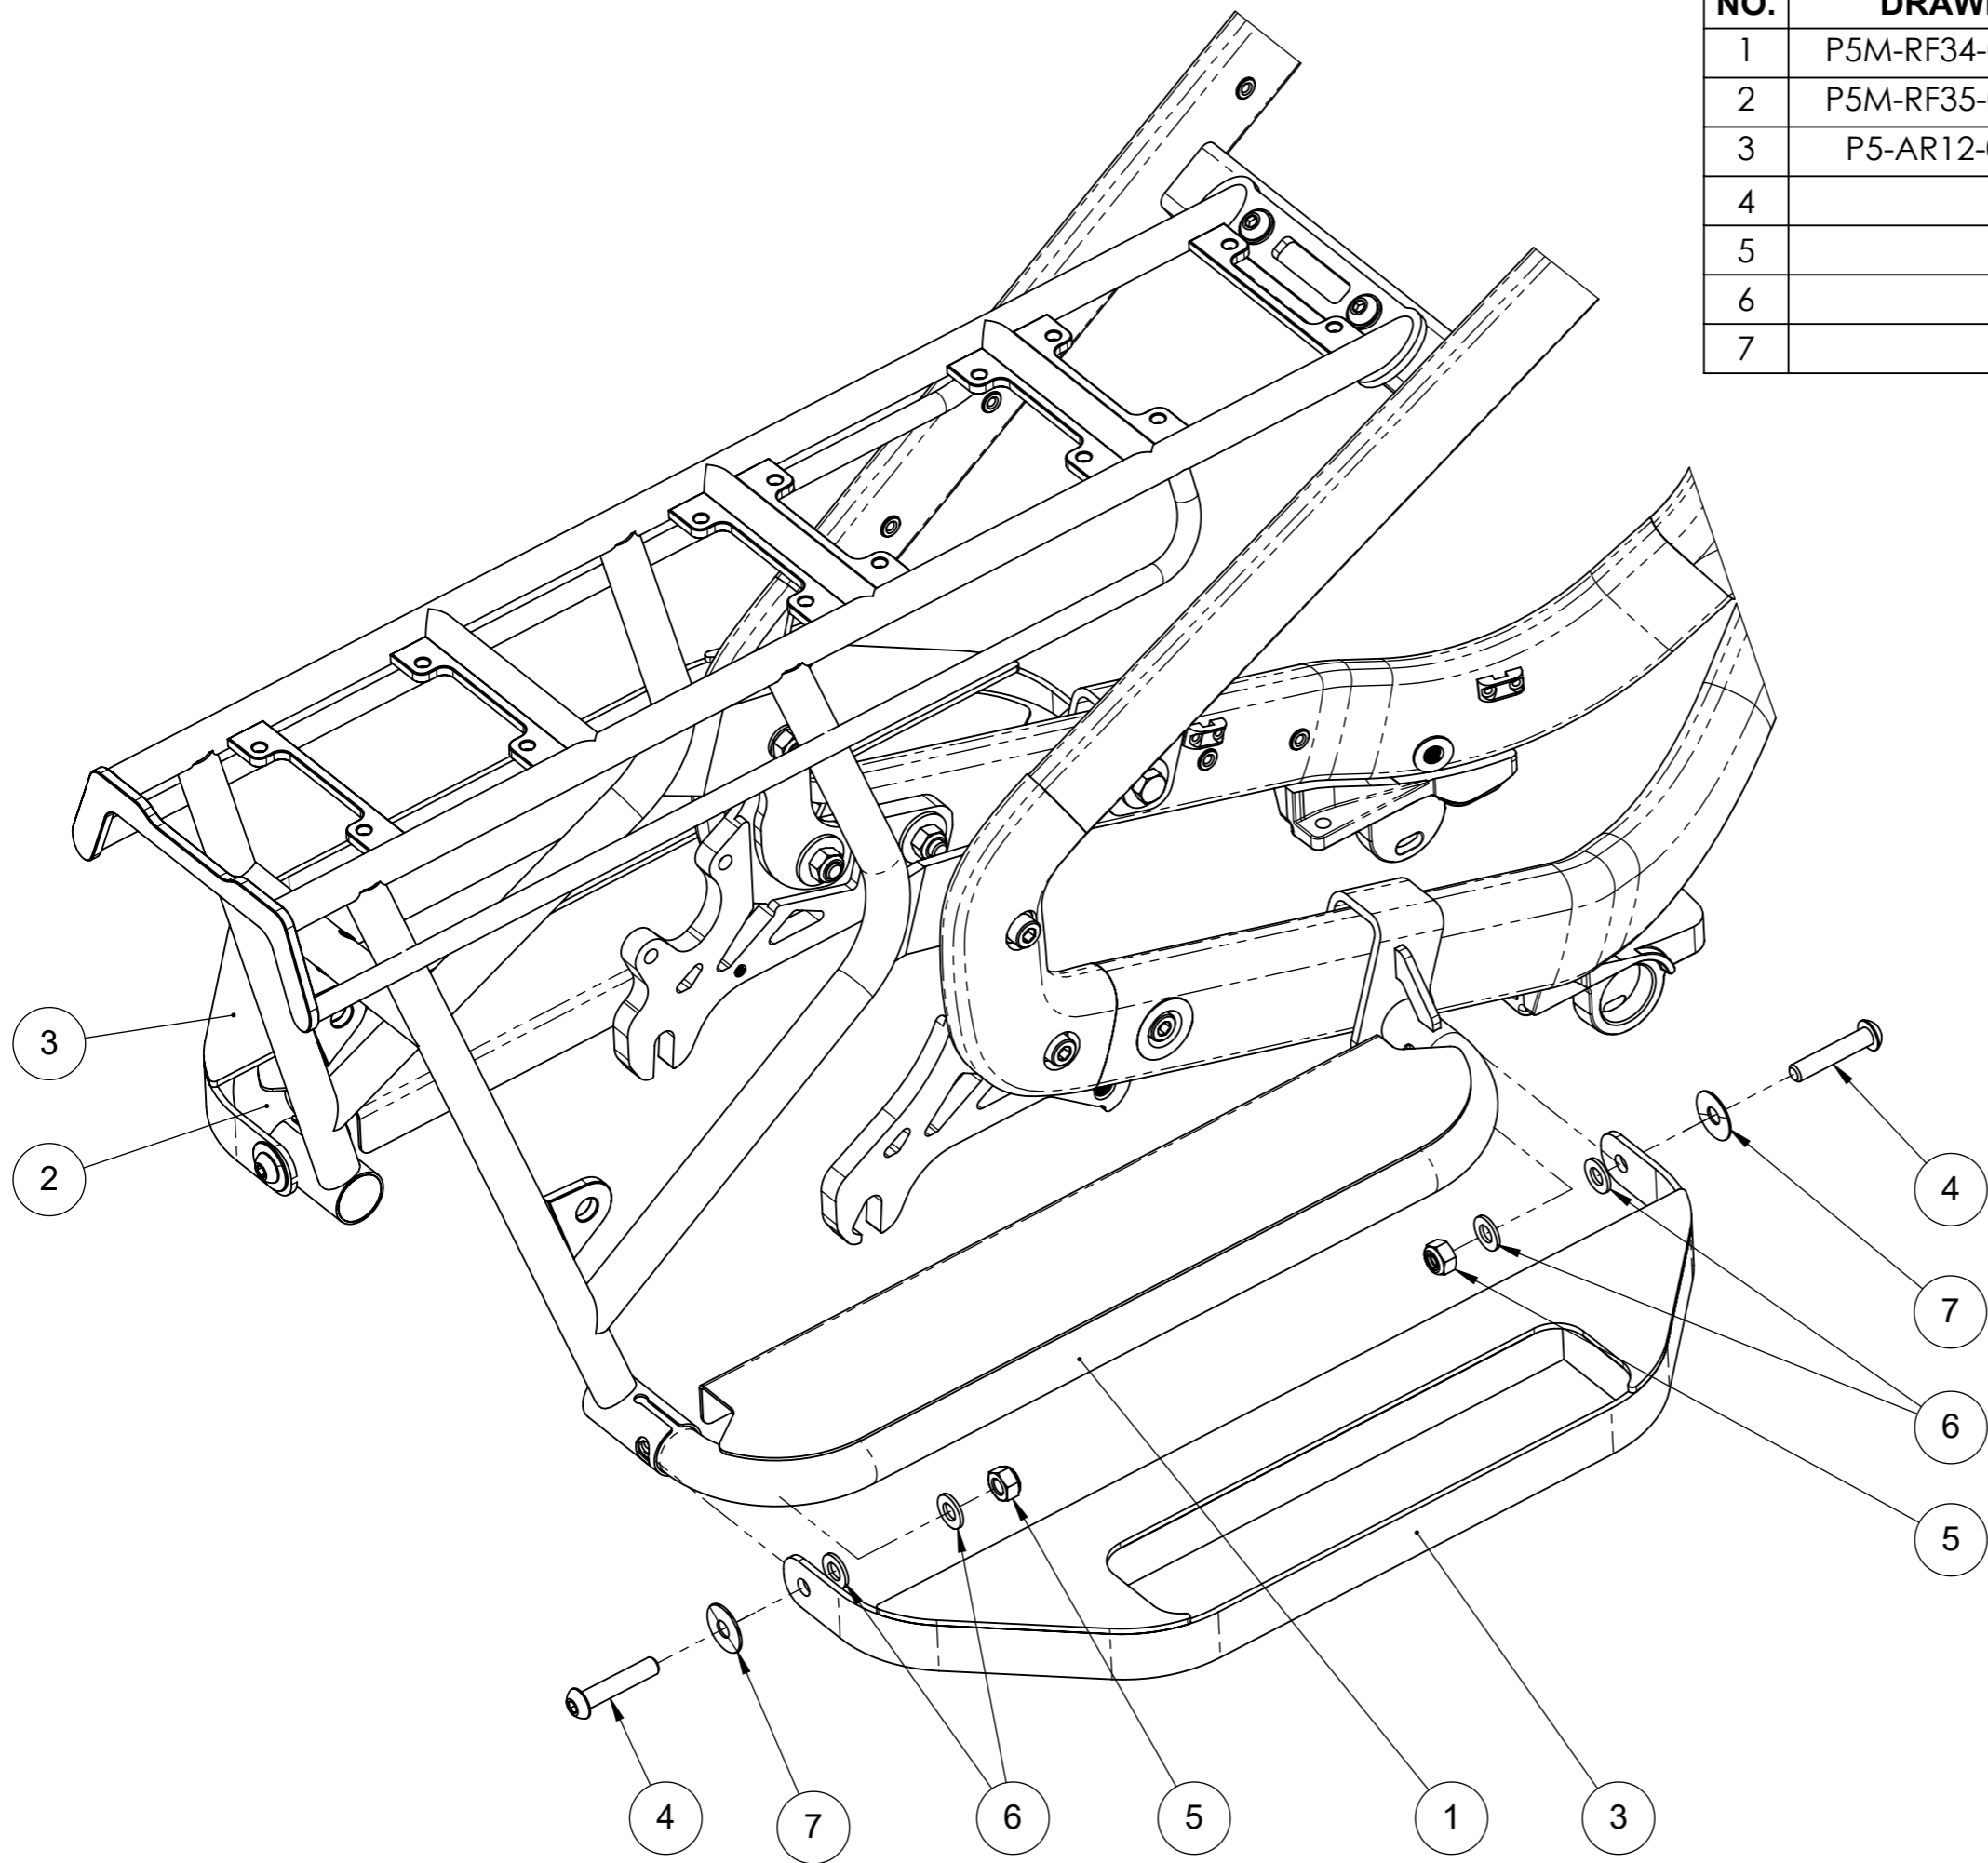

NO.	DRAWING NO.	DESCRIPTION	QTY
1	P5M-RF34-00-00-P-RP7	StepIn M Right	1
2	P5M-RF35-00-00-P-RP7	StepIn M Left	1
3	P5-AR12-00-00-P-R4	StepIn Wide M	2
4		M8x40 Screw ISO7380	4
5		M8 Nut DIN985	4
6		M8 Washer RS 483-2637	8
7		Belleville Washer Wurth 043623	4

NOTES:
The right side is only shown, the left side is symmetrical.

Assembly Instruction	A3	43
P. StepIn Wide M		
P5-AR12-00-00-P-R4		